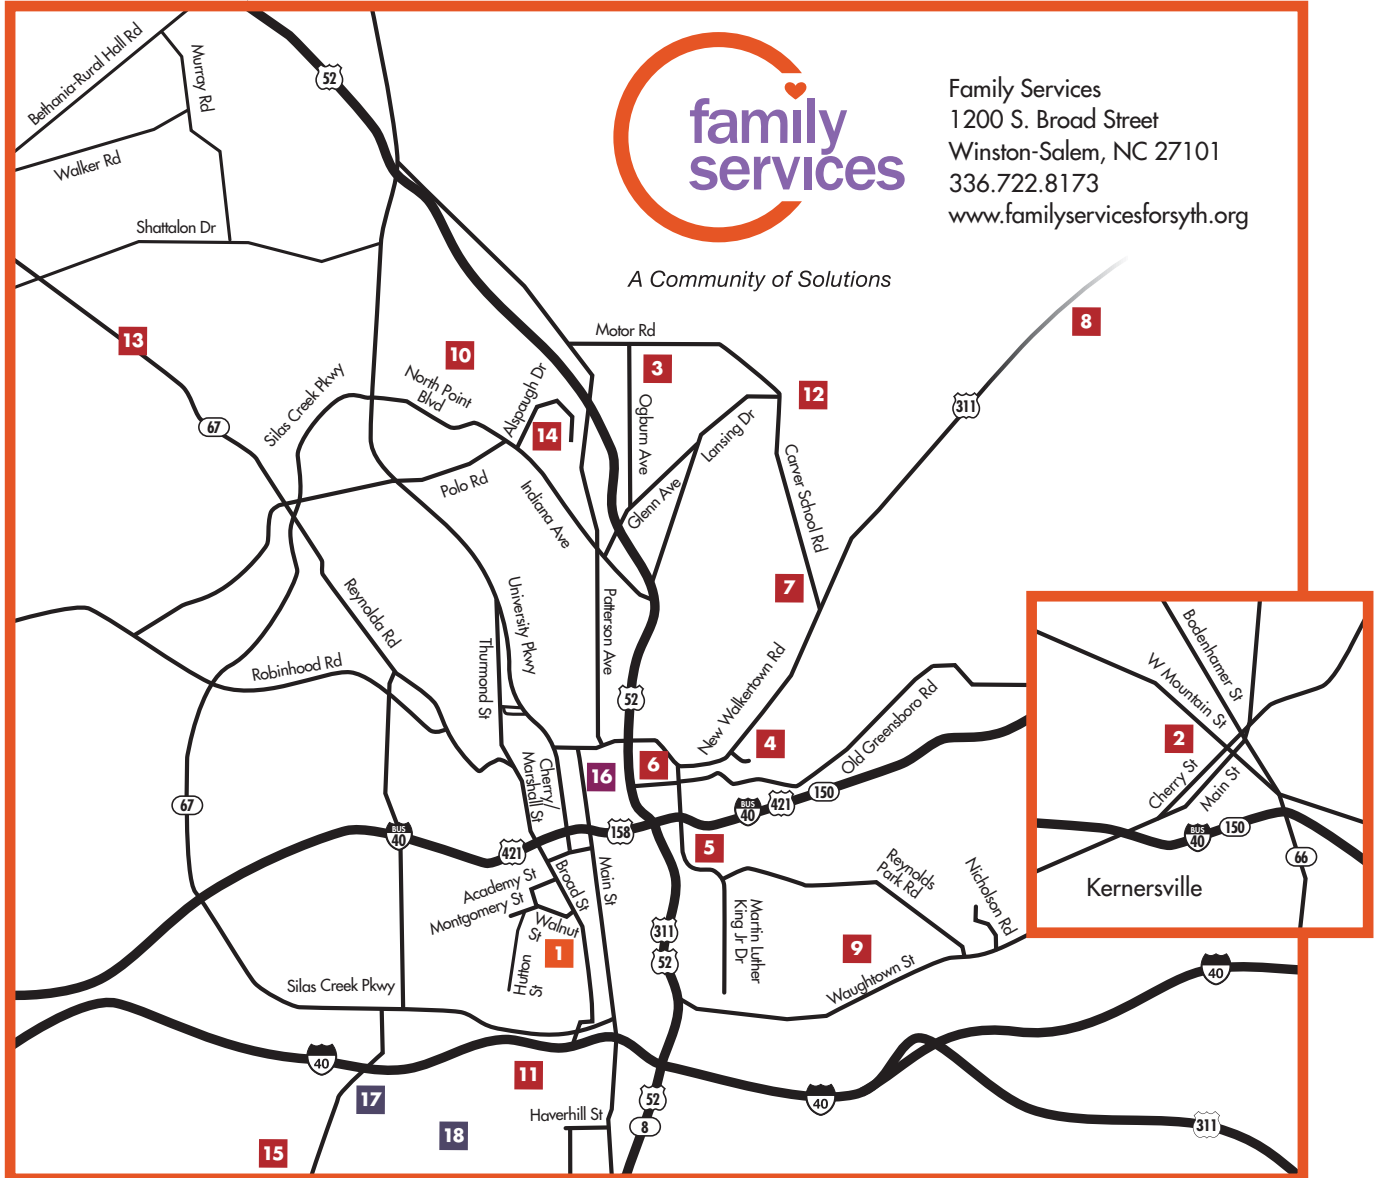

Family Services Locations

Family Services has been a champion of Forsyth County's families and children since 1905. We specialize in helping people who are in crisis to improve their lives. Our facilities and professional services are conveniently located to meet the needs of our community's neighbors.

1 Family Services Gateway
1200 S. Broad Street

CHILD DEVELOPMENT

- 1 Family Services Gateway**
1200 S. Broad Street
- 2 Kernersville Elementary School**
512 W. Mountain Street
- 3 Mineral Springs Elementary School**
4527 Ogburn Avenue
- 4 Sarah Y. Austin Center**
2050 Big House Gaines Boulevard
- 5 WSSU Child Development Center/WSSU Head Start**
601 S. Martin Luther King Jr. Drive
- 6 Bethlehem Community Center, Inc.**
520 N. Cleveland Avenue
- 7 Carver Road Educational & Development Center**
3111 Carver Road

- 8 Church Child Care**
4400 Poindexter Road
- 9 Maxx Kinder College**
2411 Waughtown Street
- 10 North Point Academy**
4950 Indiana Avenue
- 11 TLC Daycare & Early Learning Academy**
2832 S. Main Street
- 12 Quality Education Institute**
5012 Lansing Drive
- 13 Old Town Elementary School**
3930 Reynolda Road
- 14 North Hills Elementary School**
340 Alspaugh Drive
- 15 Griffith Elementary School**
1385 W. Clemmonsville Road

SAFE RELATIONSHIPS

- 1 Family Services Gateway**
1200 S. Broad Street
- 16 Safe on Seven Women's Shelter**
200 N. Main Street
Not published
Child Advocacy Center
Not published

FAMILY SOLUTIONS

- 1 Family Services Gateway**
1200 S. Broad Street
- 17 Parkland Magnet High School**
1600 Brewer Road
- 18 Philo-Hill Magnet School**
410 Haverhill Street